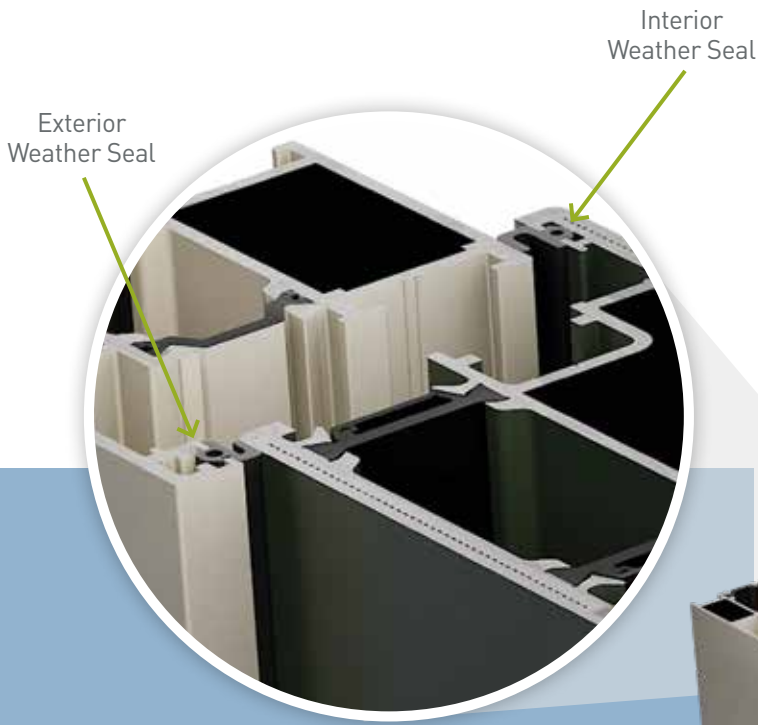

Our Doors Are 36% Thicker

than GRP (Glass Reinforced Plastic),
composite doors

With a thickness of 60mm (compared to 44mm for GRP composite doors) our aluminium composite door leafs provide superior strength and security. They present a powerful visual and physical deterrent to potential intruders.