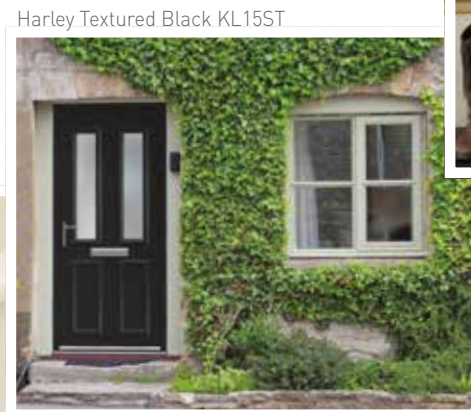

Harley Textured Black KL15ST