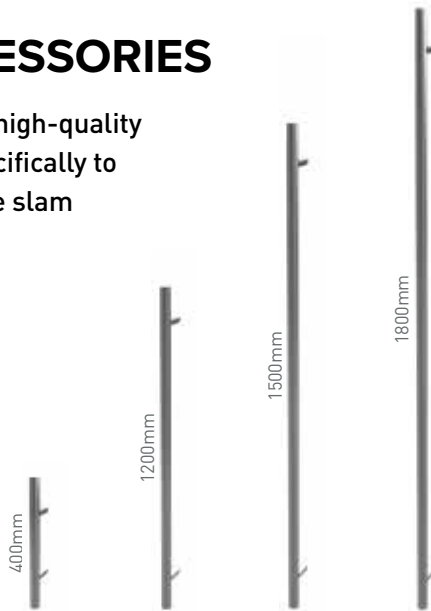

Ergonomic Lever Handle

SLAM LOCK ACCESSORIES

We have assembled a range of high-quality stainless steel accessories specifically to accompany doors fitted with the slam lock option.

ESCUTCHEON

External & Internal (Graphite)