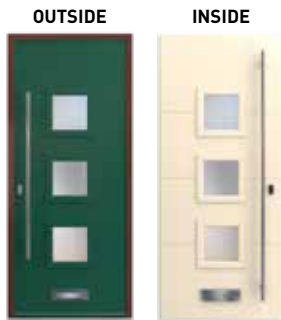

COLOUR YOUR DOOR

What are my options?

Choose Your Door Colour

Choose the perfect colour combinations for your door and frame to suit your home's colour schemes. Complement or contrast with your existing colour palette.

You can choose your perfect door colour (or colours), with the same on the inside and outside of your door, or two different colours – the choice is entirely yours.

Choose Your Frame Colour

Again you can choose to have the same colour on both sides of the frame, or different ones. And you can choose to match the colour (or colours) of your door; if you do, it will be a perfect match.

Inset Image: **Frame:** White KL010
Sash: Steel Blue