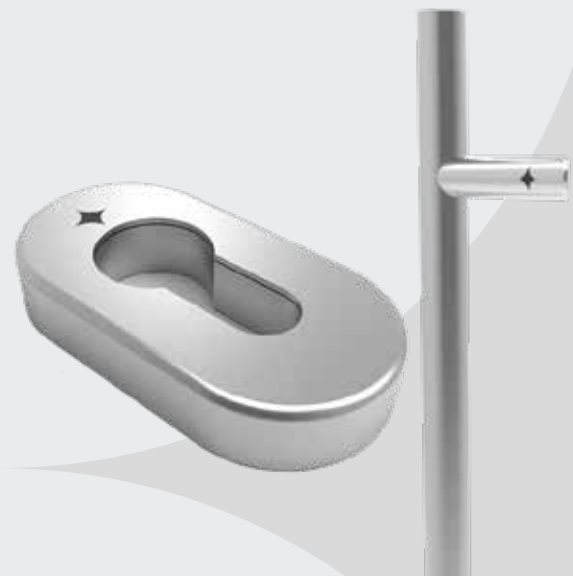

Ergonomic Lever Handle

SLAM LOCK ACCESSORIES

We have assembled a range of high-quality stainless steel accessories specifically to accompany doors fitted with the slam lock option.

ESCUTCHEON

External & Internal (Graphite)

LONG BAR HANDLES

(Stainless Steel)

Mitre Lever on Oval Rose
(Stainless Steel)

T-Bar Lever on Oval Rose
(Stainless Steel)

Ergonomic Lever on Oval Rose
(Stainless Steel)

INTERIOR HANDLES

(Stainless Steel)

THE SMART SPARK

A mark of quality

You will see our 'Smart Spark' quality mark stamped on many of our stainless steel accessories.

Whenever you see the Spark, you can be sure the hardware has been designed and thoroughly tested for use with our systems – and that the whole door, including glazing and accessories, has been tested to all the relevant industry standards.