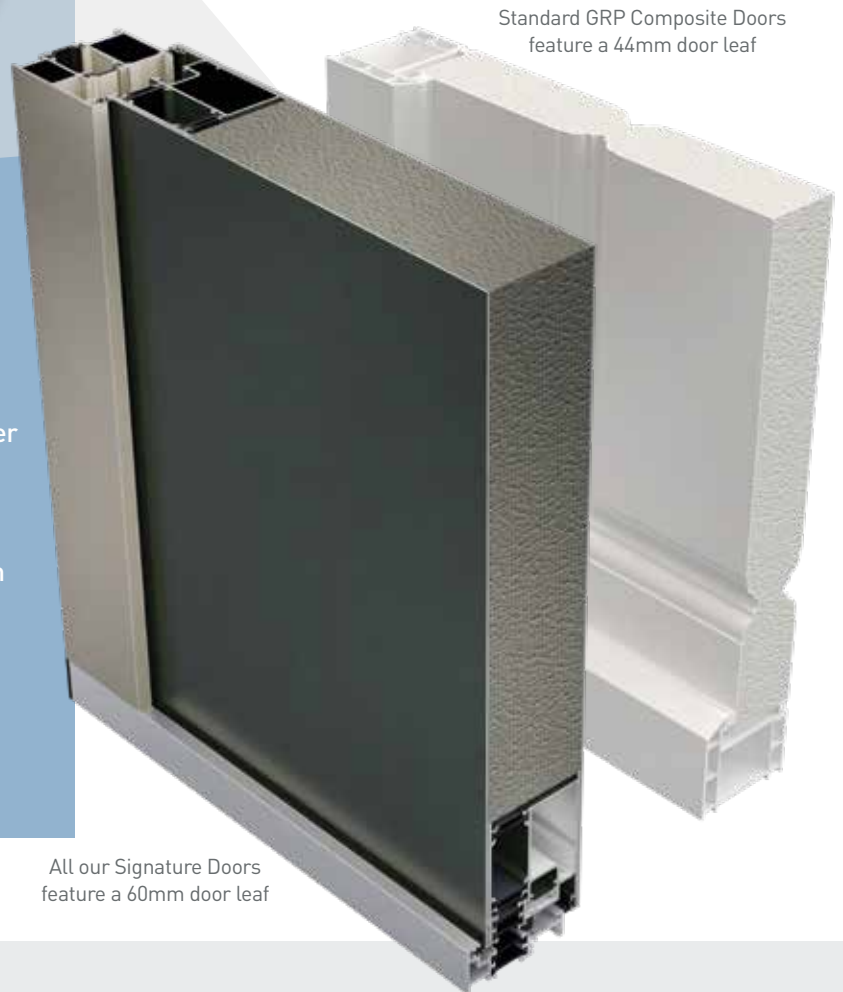

CLASS LEADING WEATHER SEALS

All our doors are finished with two separate weather seals – one inside and one outside – providing superior weather protection as standard.

Our Signature Doors have also been designed with a 'thermal break', which effectively helps prevent cold air from outside coming into your home, and the warmth from inside escaping.

Standard GRP Composite Doors
feature a 44mm door leaf

All our Signature Doors
feature a 60mm door leaf

KEEP THE WEATHER *and noise out*

All our doors feature the added assurance of two weather seals, which provides superior weather protection to keep your home warm and energy bills down.

With U-values of 1.4 or better, our doors provide excellent insulation so you and your family will stay warm and comfortable, whatever the weather outside. Signature Doors also provide effective noise reduction to improve the all round comfort of your home.

Woodchester, **Frame & Sash:** Zinc Yellow CTN006