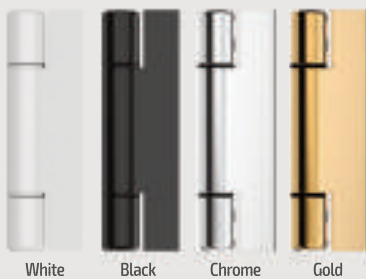

Urns

White

Black

Chrome

Gold

Satin Silver

Slim Urns

Spyholes

Escutcheon

Satin Silver

Premium Letterplates

White

Black

Chrome

Gold

Satin Silver

Cylinder Pulls

Available in: Chrome, Gold, Satin Silver

Hinges

White

Black

Chrome

Gold

Door Pulls

Chrome

Gold

Satin Silver

Standard Letterplates

Available in: White, Black, Chrome, Gold

Coloured Drip Bars

Available in: Anthracite Grey, Black, Blue, Chartwell Green, Cream, Duck Egg Blue, French Blue, Green, Moondust, Red, Royal Magenta and Slate