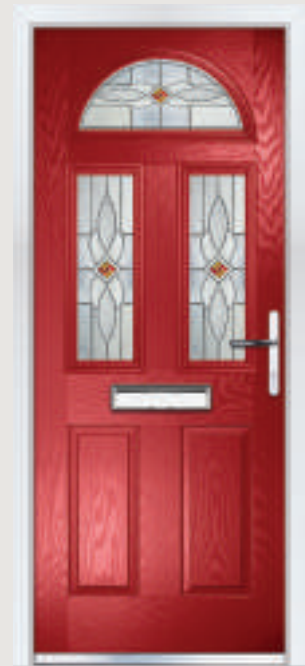

Door Colour: Duck Egg Blue
Decorative Glass: Silvaner ■

Door Colour: Anthracite Grey
Decorative Glass: Rhea ■

Door Colour: Blue
Decorative Glass: Diamond Classic ▲ ●

Door Colour: Red
Decorative Glass: Crystal Red ▲ ●