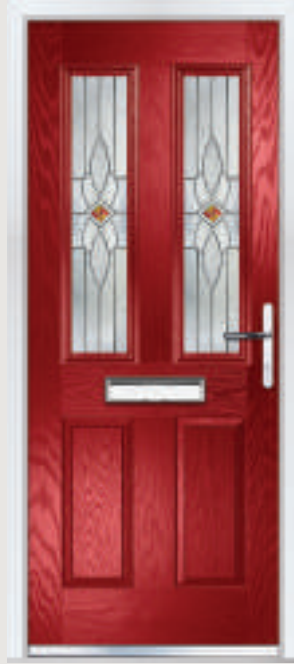

Door Colour: Cream
Decorative Glass: Kara Zinc

Also Available in Brass

Door Colour: Red
Decorative Glass: Crystal Red