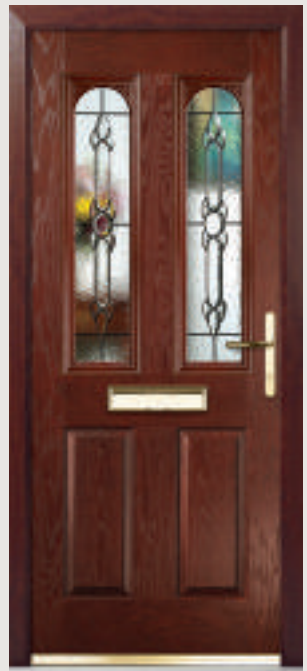

Door Colour: Rosewood
Decorative Glass: Bohemia ■