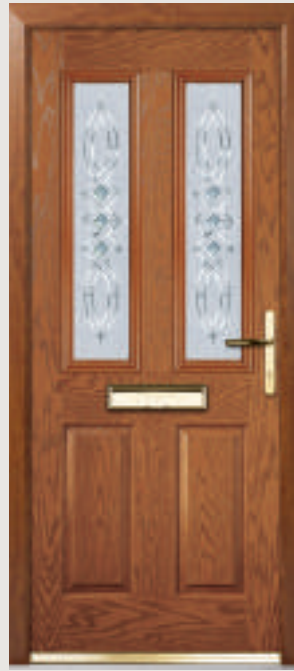

Door Colour: Light Oak
Decorative Glass: Clear Twist

Door Colour: Moondust
Decorative Glass: Elderton