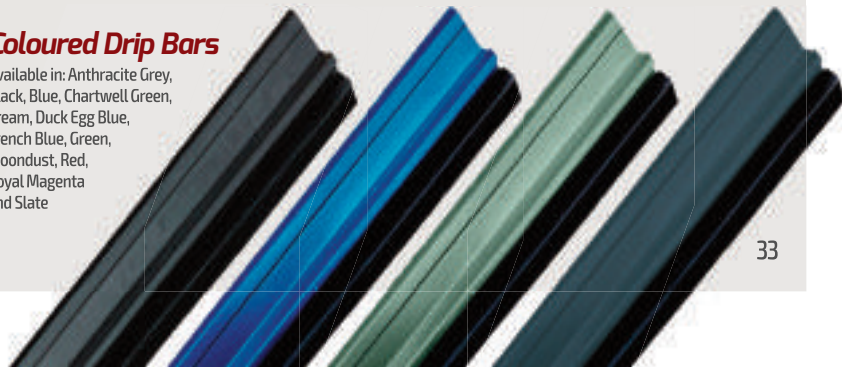

Escutcheon

Satin Silver

Premium Letterplates

White

Black

Chrome

Gold

Satin Silver

Cylinder Pulls

Available in: Chrome, Gold, Satin Silver

Hinges

White

Black

Chrome

Gold

Door Pulls

Chrome

Gold

Satin Silver

Standard Letterplates

Available in: White, Black, Chrome, Gold

Coloured Drip Bars

Available in: Anthracite Grey, Black, Blue, Chartwell Green, Cream, Duck Egg Blue, French Blue, Green, Moondust, Red, Royal Magenta and Slate

Verona

Edwardian Four

Edwardian Two

Solid

Colour Foiled Frames

Frames can be supplied coloured both sides on request. Frames can also be sprayed to any RAL number on request.

Light Oak
with White Interior

Light Oak
with Matching Interior