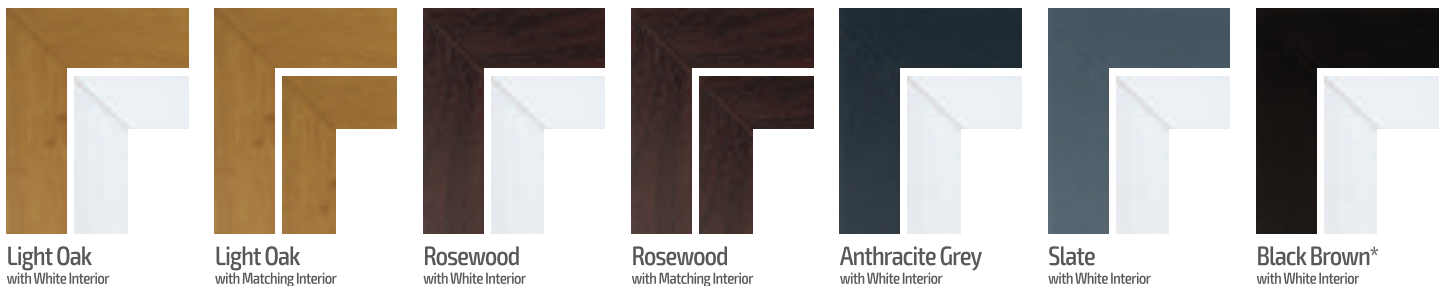

Chrome

Gold

Satin Silver

Standard Letterplates

Available in: White, Black, Chrome, Gold

Coloured Drip Bars

Available in: Anthracite Grey, Black, Blue, Chartwell Green, Cream, Duck Egg Blue, French Blue, Green, Moondust, Red, Royal Magenta and Slate

Verona

Edwardian Four

Edwardian Two

Solid

Colour Foiled Frames

Frames can be supplied coloured both sides on request. Frames can also be sprayed to any RAL number on request.

Light Oak
with White Interior

Light Oak
with Matching Interior

Standard Colours

We offer a range of 7 external colours with a white interior as standard.

Premium Colours

Can't see the colour you really want?

No problem! All of our doors and frames can be sprayed in any RAL colour* of your choice.