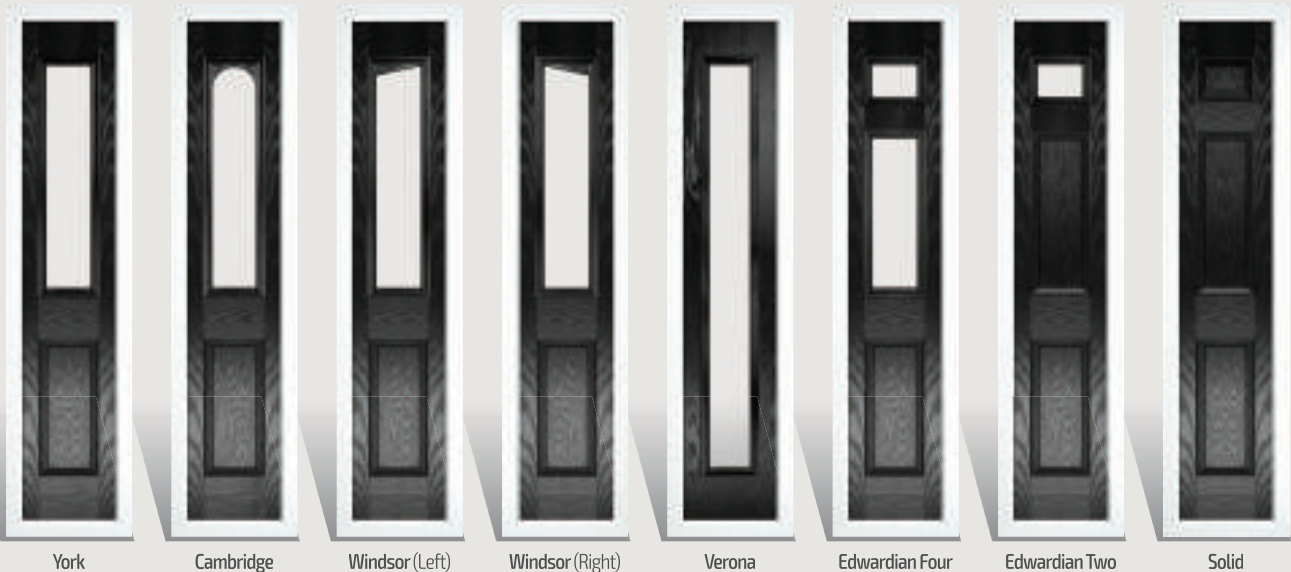

Chrome

Gold

Satin Silver

Standard Letterplates

Available in: White, Black, Chrome, Gold

Coloured Drip Bars

Available in: Anthracite Grey, Black, Blue, Chartwell Green, Cream, Duck Egg Blue, French Blue, Green, Moondust, Red, Royal Magenta and Slate

Long Handles

Available in:
600mm or
1200mm

Composite Sidelights

For homes with larger openings, we offer a range of sidelight options to complement your door.

York

Cambridge

Windsor (Left)

Windsor (Right)

Verona

Edwardian Four

Edwardian Two

Solid

Colour Foiled Frames

Frames can be supplied coloured both sides on request. Frames can also be sprayed to any RAL number on request.

Light Oak
with White Interior

Light Oak
with Matching Interior